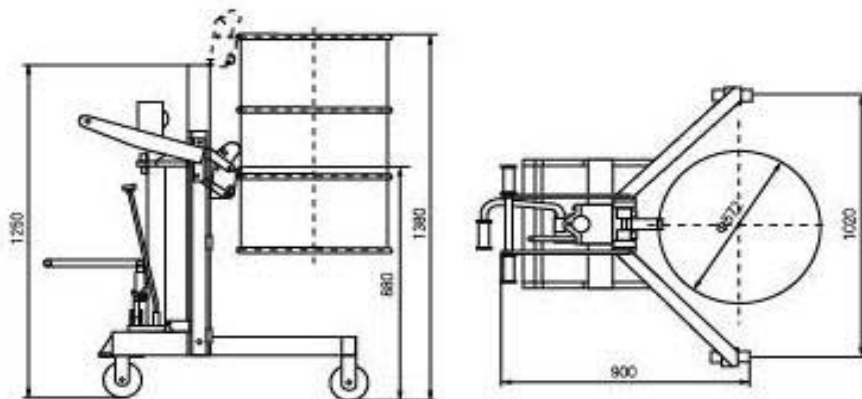

Raptor Drum Load/Unloader

- ▲ Easily glides over pallet to quickly load or unload 30 or 55-gallon drums, Grabs drums from the middle of a standard pallet with a drum clawgrab, raises the drums up, and redistributes them throughout the facility.
- ▲ Also removes drums from the corner of containment skids, Highly maneuverable unit features a unique two poly wheel and two poly caster.

รายละเอียดผลิตภัณฑ์อาจมีการเปลี่ยนแปลงโดยมิได้แจ้งให้ทราบล่วงหน้า

TECHNICAL DATA		MODEL
		DTF 450
Capacity	kg	450
Lifting Height	mm	500
Drum Size	mm	572
Lifting Per Stroke	mm	11.6
Net Weight	kg	165

SPECIFICATION IS SUBJECT TO CHANGE WITHOUT NOTICE