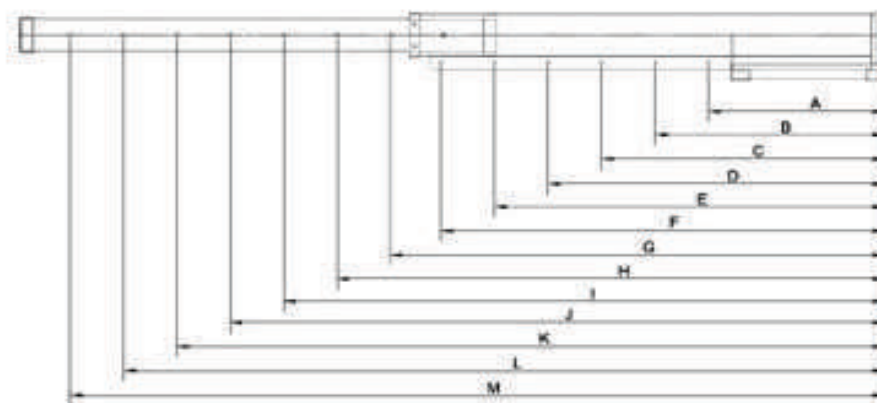

### Telescopic Fork Mounted Jibs

- ▲ Convert a forklift truck into a mobile crane to reach and transport long and awkward loads from inaccessible location.
- ▲ Verify load centre of forklift truck.
- ▲ Safety chain wedel to boom has grab hools for anchoring job boom to forklift truck.
- ▲ Zinc plated fork heels pin for safe forklift attachment.
- ▲ Supplied complete with one safety swived hook withe bow shackle and one rigid hook.

รายละเอียดผลิตภัณฑ์อาจมีการเปลี่ยนแปลงโดยมิได้แจ้งให้ทราบล่วงหน้า

Positions	Model TLB03												
	A	B	C	D	E	F	G	H	I	J	K	L	M
Capacity (kg)	755	985	1215	1445	1675	1905	2125	2355	2580	2810	3040	3270	3500
	3000	2300	1865	1570	1355	1190	1065	960	875	805	745	690	640